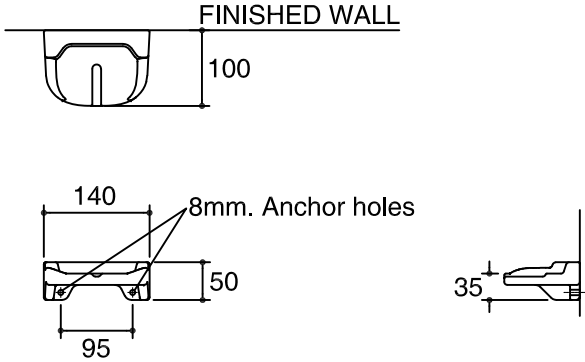

Dimensions are approximate.
Unit: mm.

SKU	K-17052X-WK
Name	CAPRI
Description	SOAP HOLDER

KARAT

* The recommended dimension for installation can be adjusted according to user preferences and layout.